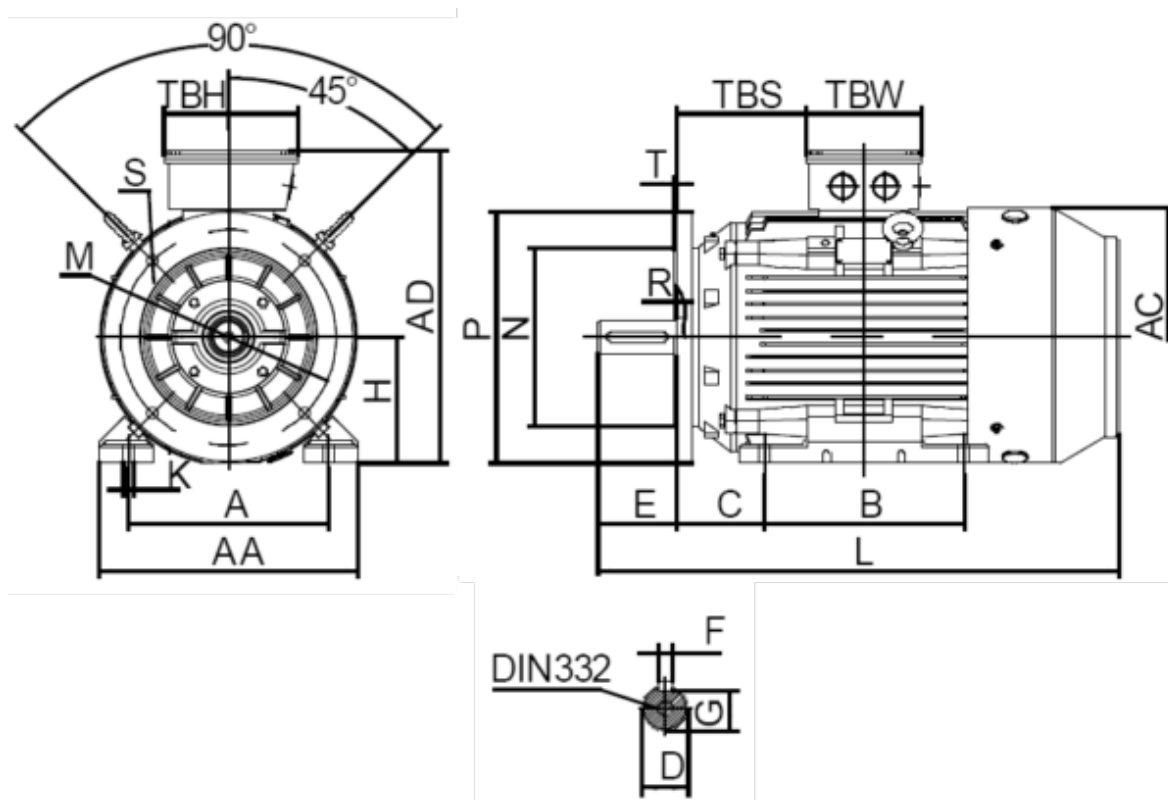

Data Sheet

Article number: 25030110022701

Description: Kleedrive T3C 132M2-2 11.0KW 2800 rpm
3x400/690V 50HZ IP55 B35 Eff=91,2%

Measures

A = 216	F = 10	TBW = 134
AA = 263	G = 33	
AC = Ø259	H = 132	
AD = 332	HD = 200	
B = 178	K = Ø12	
C = 89	L = 5005	
D = Ø38	TBH = 134	
E = 80	TBS = 61.5	